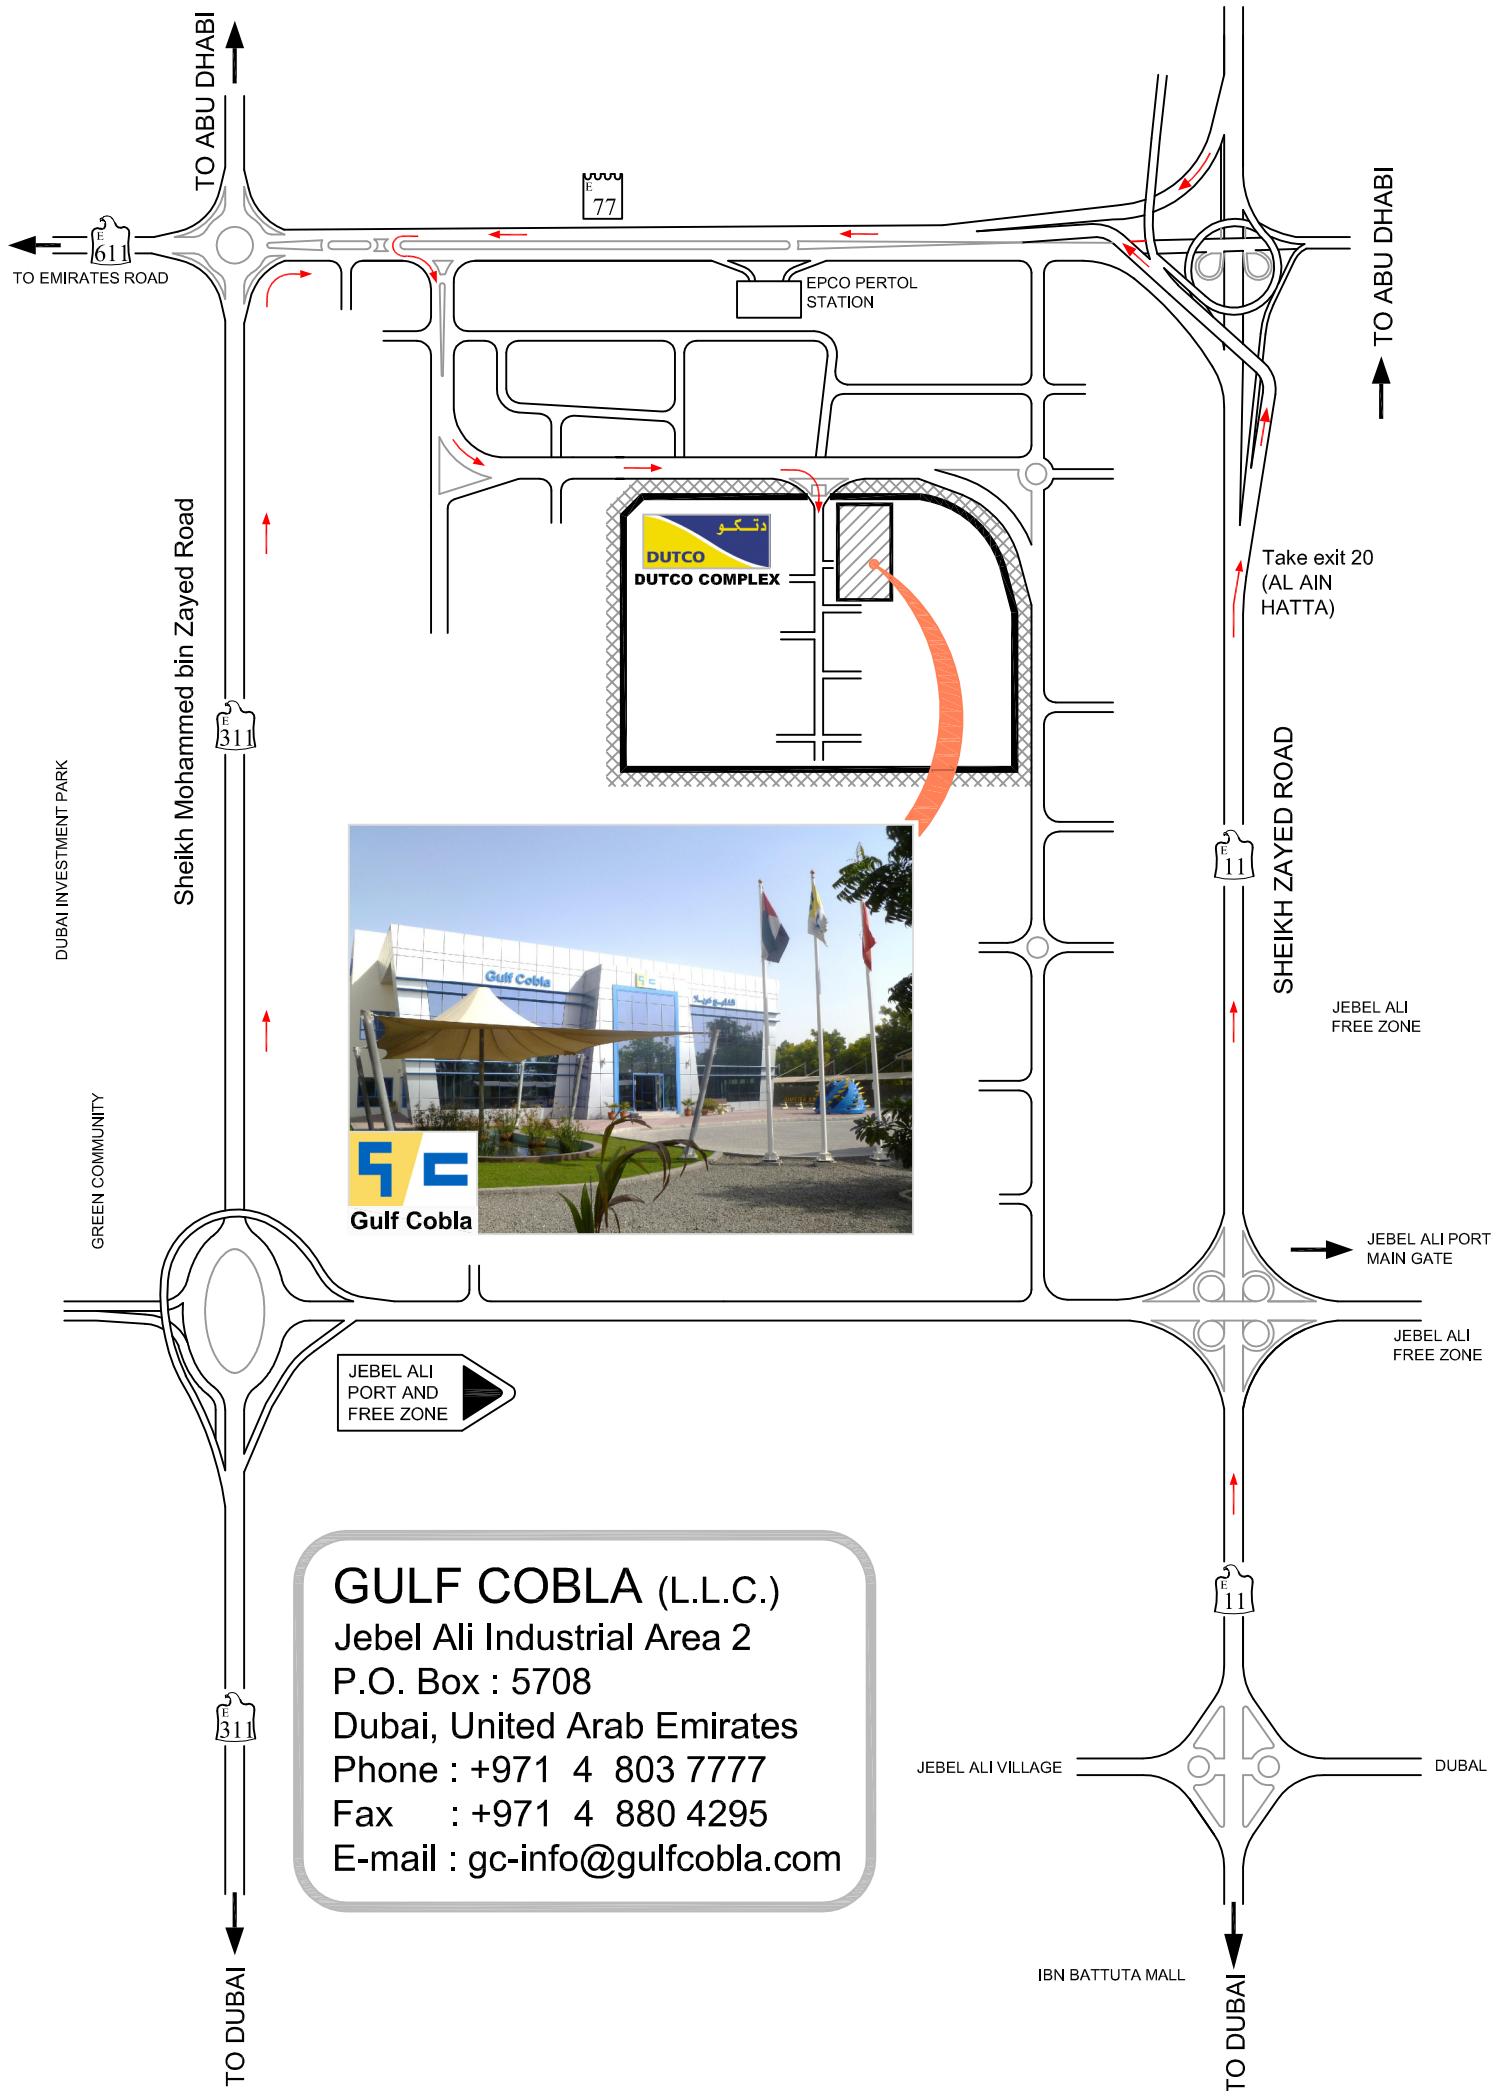

GULF COBLA LOCATION IN THE DUTCO GROUP COMPLEX

GULF COBLA (L.L.C.)
 Jebel Ali Industrial Area 2
 P.O. Box : 5708
 Dubai, United Arab Emirates
 Phone : +971 4 803 7777
 Fax : +971 4 880 4295
 E-mail : gc-info@gulfcobla.com